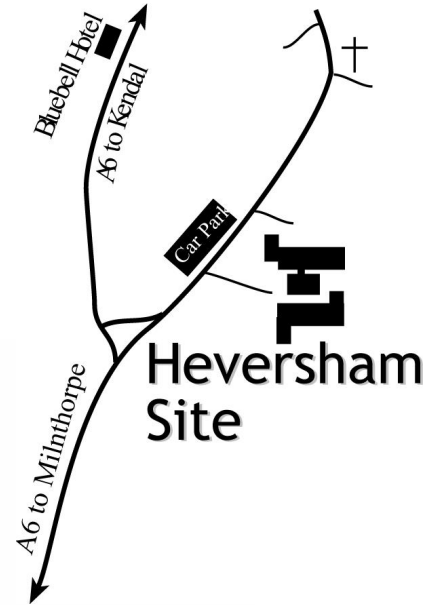

dallam outdoors

Heversham, Cumbria LA7 7EH

Tel: 015395 62818

www.dallamoutdoors.co.uk

email: outdoors@dallam.co.uk

Directions to the Outdoor Centre

Dallam Outdoor and Environmental Education can be found in the village of Heversham adjacent to the A6, One mile north of Milnthorpe and five miles south of Kendal in Cumbria.

For Satellite Navigation users the post code is LA7 7EH

The National Grid reference is SD 497 832

Heversham Site

Car Parking

“make every experience count”

Also experts in the provision of:

- BCU courses
- Cave Leader Levels 1 & 2
- REC First Aid 1, 2 & At Work