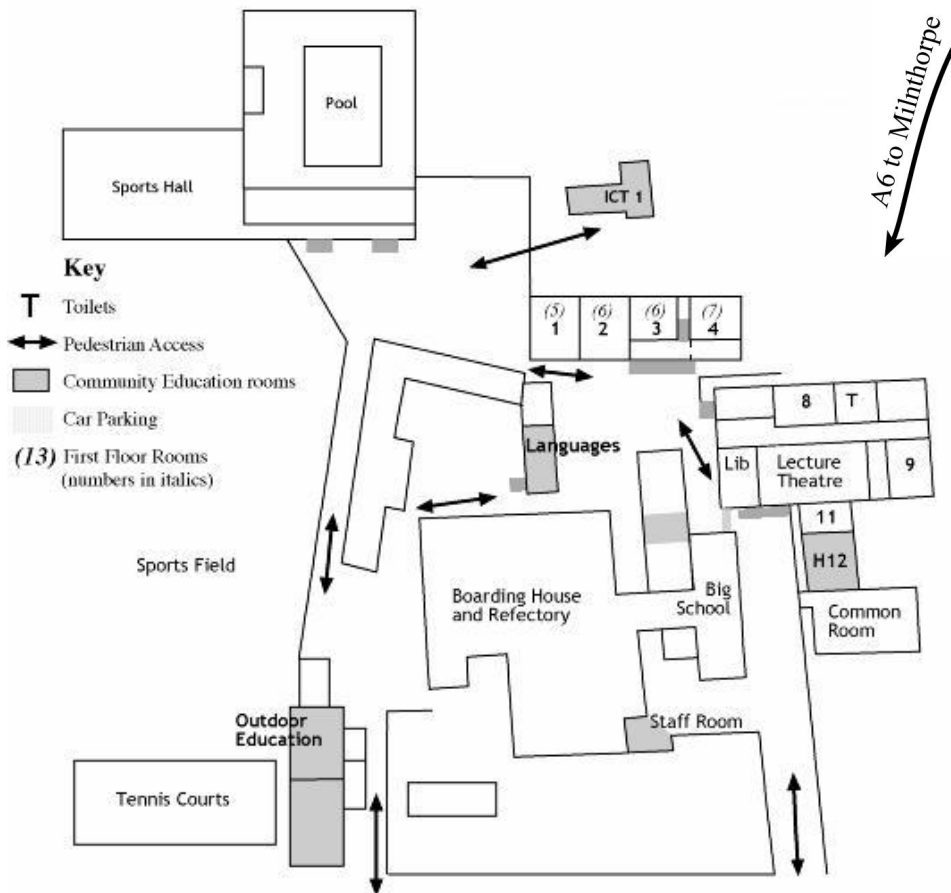

For Satellite Navigation users the post code is LA7 7EH

The National Grid reference is SD 497 832

Heversham Site

Car Parking

“make every experience count”

Also experts in the provision of:

- BCU courses
- Cave Leader Levels 1 & 2
- REC First Aid 1, 2 & At Work